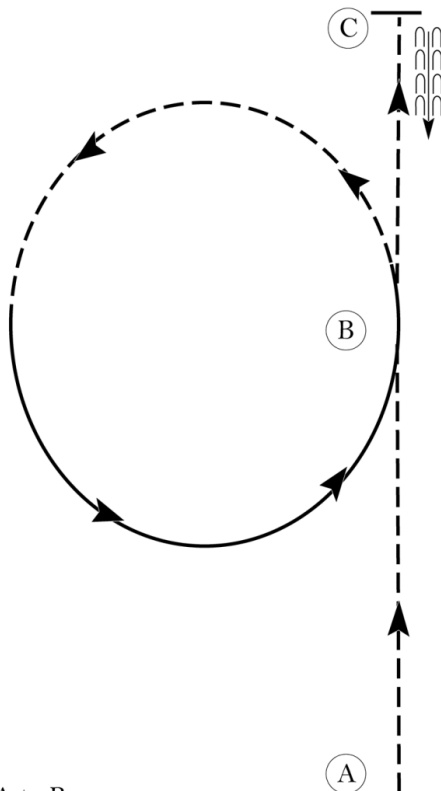

## Hunt Seat Equitation Go Round

Show Date: 14-15-09-2024

www.HorseShowPatterns.com

www.HorseShowPatterns.com

1. Sitting trot A to B
2. At B posting trot a half circle to the left on the right diagonal.
3. Canter on the left lead back to B.
4. Sitting trot to C.
5. Stop at C and back approximately one horse length.