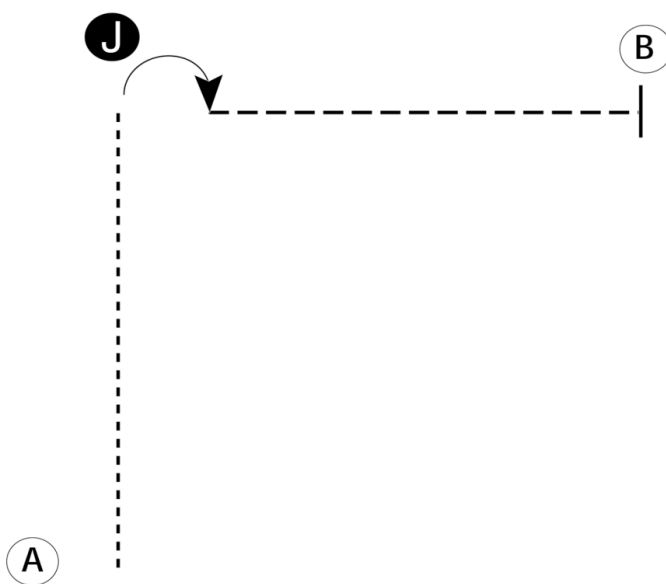

## Showmanship At Halter Pidilidi

Show Date: 14-15-09-2024

www.HorseShowPatterns.com

www.HorseShowPatterns.com

Be ready at A.

1. Walk from A to Judge.
2. Stop and set up for inspection.
3. When dismissed, perform a 90 degree turn.
4. Trot away from judge to B.
5. Stop at B.
6. Follow the instructions of your ring steward.