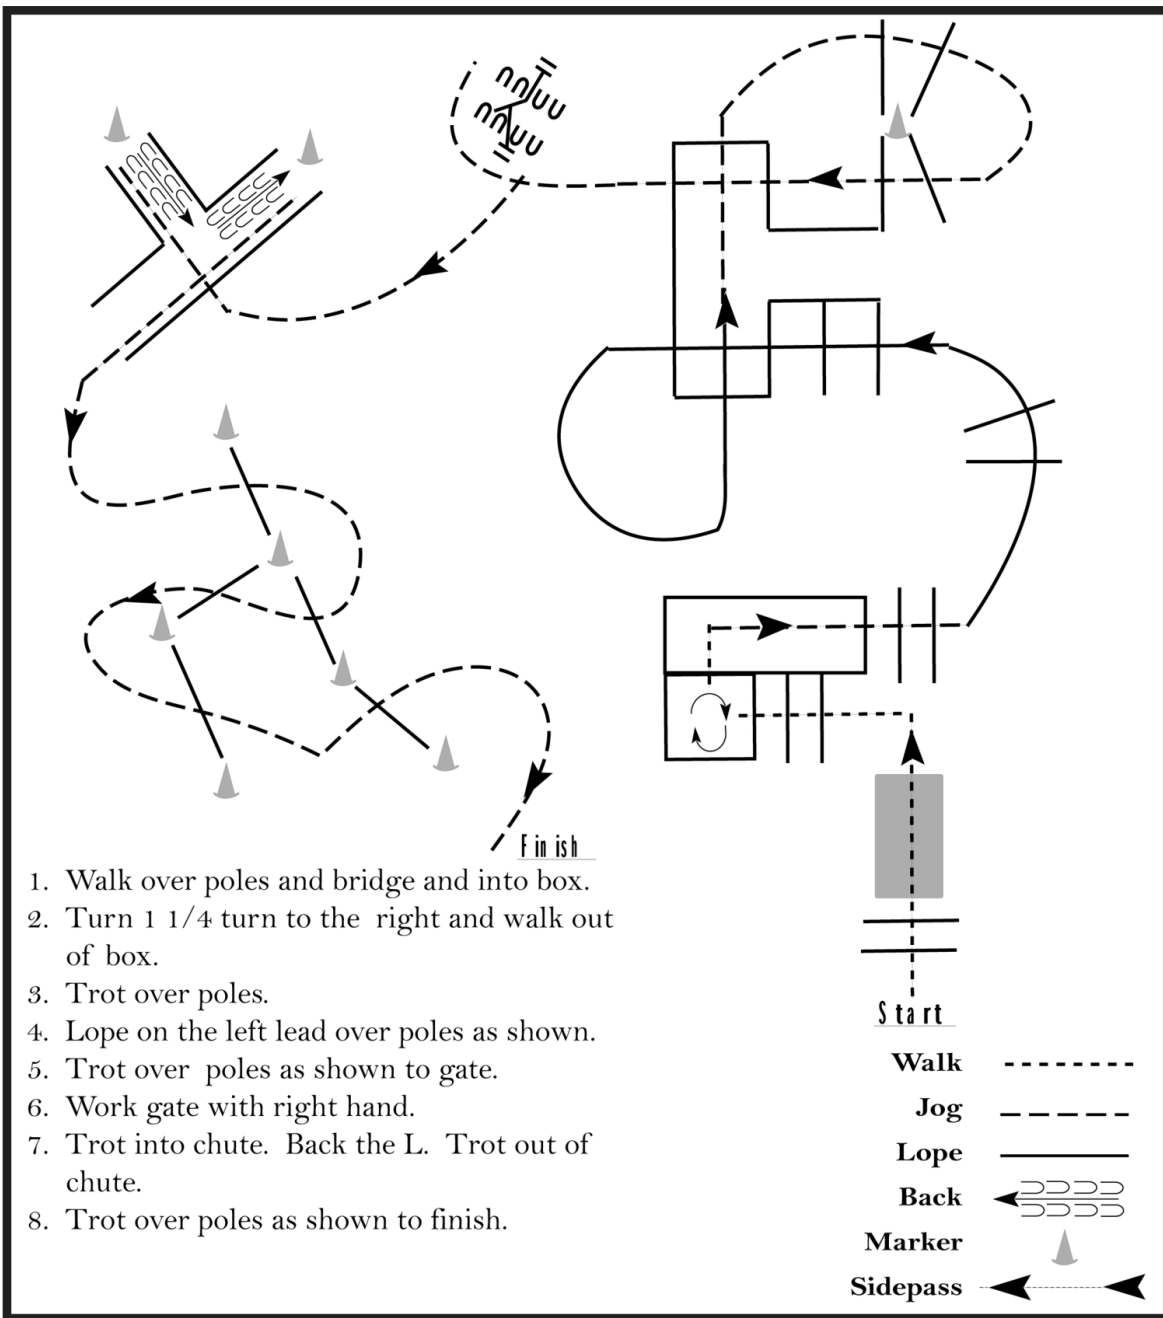

## Trail 1. kolo

Show Date: 14-15-09-2024

www.HorseShowPatterns.com

www.HorseShowPatterns.com

1. Walk over poles and bridge and into box.
2. Turn 1 1/4 turn to the right and walk out of box.
3. Trot over poles.
4. Lope on the left lead over poles as shown.
5. Trot over poles as shown to gate.
6. Work gate with right hand.
7. Trot into chute. Back the L. Trot out of chute.
8. Trot over poles as shown to finish.