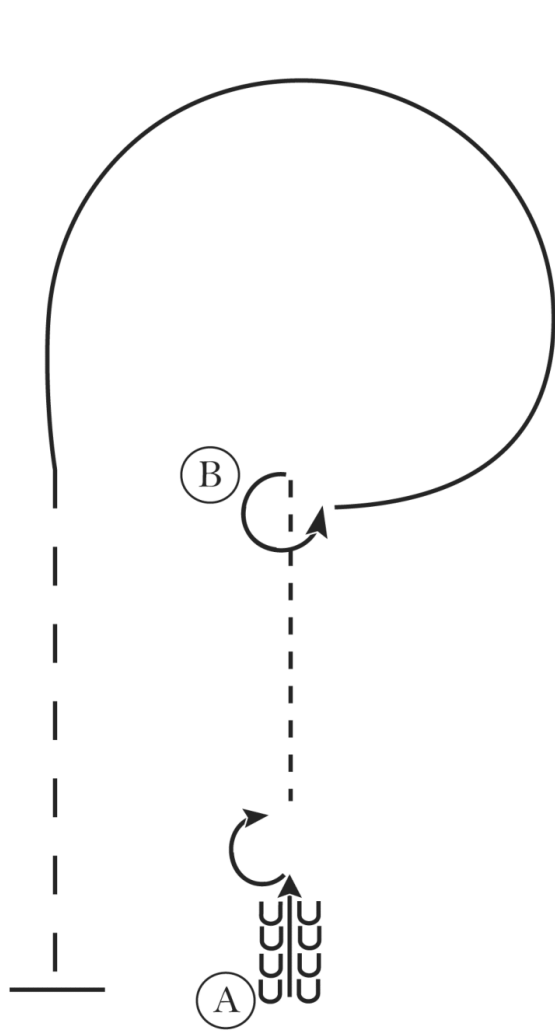

## Western Horsemanship Go Round

Show Date: 14-15-09-2024

www.HorseShowPatterns.com

www.HorseShowPatterns.com

1. Back 4 steps at A.
2. Perform a 180 degree turn to the right.
3. Jog to B.
4. At B perform a 270 degree turn to the left .
5. Lope a circle around B on the left lead.
6. At B extend the jog to A.
7. At A stop.