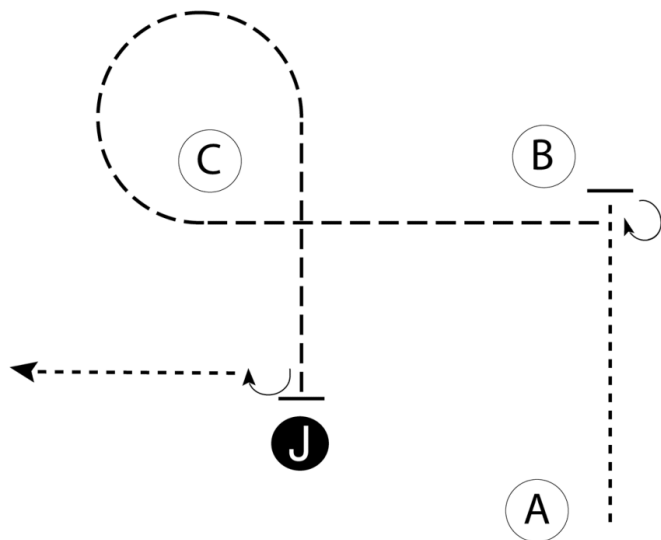

## Showmanship At Halter Go Round

Show Date: 14-15-09-2024

www.HorseShowPatterns.com

www.HorseShowPatterns.com

Be ready at A.

1. Walk from A to B.
2. Stop just before B and perform a 270 degree turn.
3. Trot to and around C as shown; trot to judge.
4. Stop and set up for inspection.
5. When dismissed, perform a 90 degree turn.
6. Walk straight away.