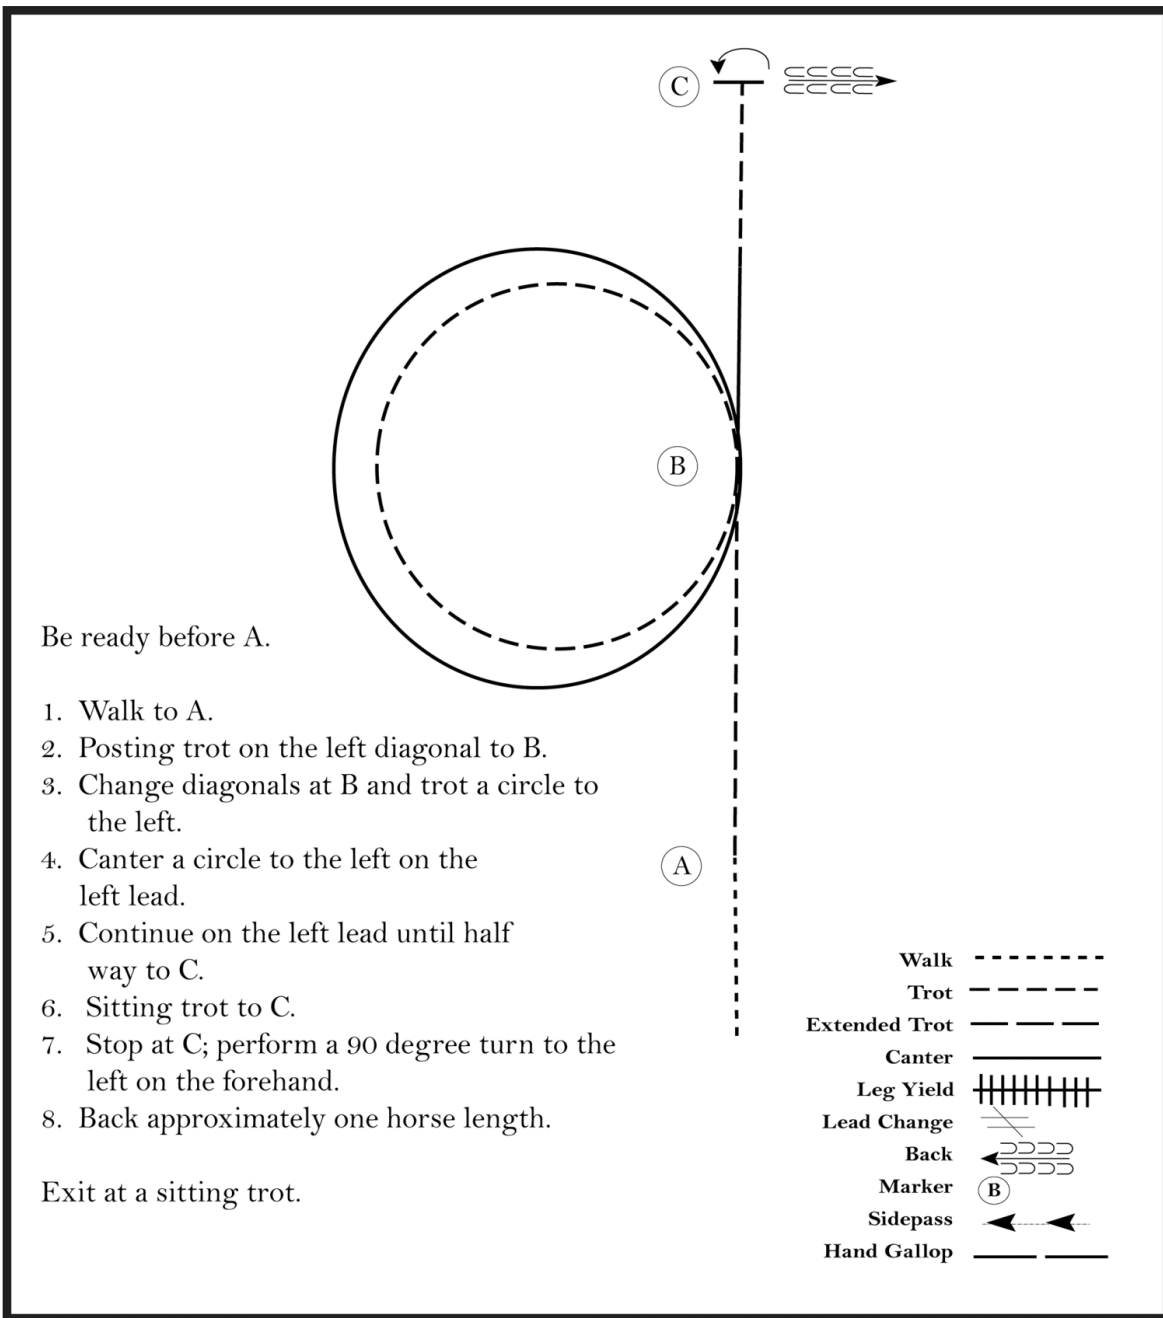

## Hunt Seat Equitation Finale

Show Date: 14-15-09-2024

www.HorseShowPatterns.com

www.HorseShowPatterns.com

Be ready before A.

1. Walk to A.
2. Posting trot on the left diagonal to B.
3. Change diagonals at B and trot a circle to the left.
4. Canter a circle to the left on the left lead.
5. Continue on the left lead until half way to C.
6. Sitting trot to C.
7. Stop at C; perform a 90 degree turn to the left on the forehand.
8. Back approximately one horse length.